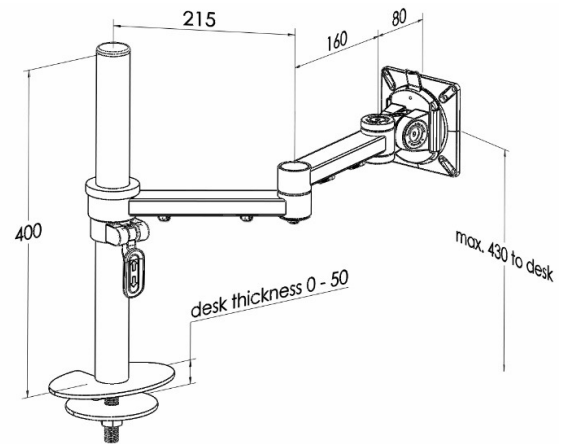

XSTREAM dual beam with through-desk post

Product Specification

Product code	XSTREAMPMCOMB02B - black
Weight capacity	10kg
Max forward extension	460mm
VESA	75mm & 100mm VESA compliant
Maximum Screen Size	30"
Movement	Height adjustment, tilt, swivel, rotation and reach
Height adjustment	Max height adjustment 430mm from desk top
Fixings	Supplied with through-desk clamp post

Additional Information

Dual beam monitor arm with manual height adjustment
Additional +/- 70mm available with ratchet mechanism
Lockable quick release VESA function
Compact – folds back into a space of 40mm
Silver – XSTREAMPMCOMB02S - RAL code 9006
White – XSTREAMPMCOMB02W - RAL code 9010
Black – XSTREAMPMCOMB02B - RAL code 9005